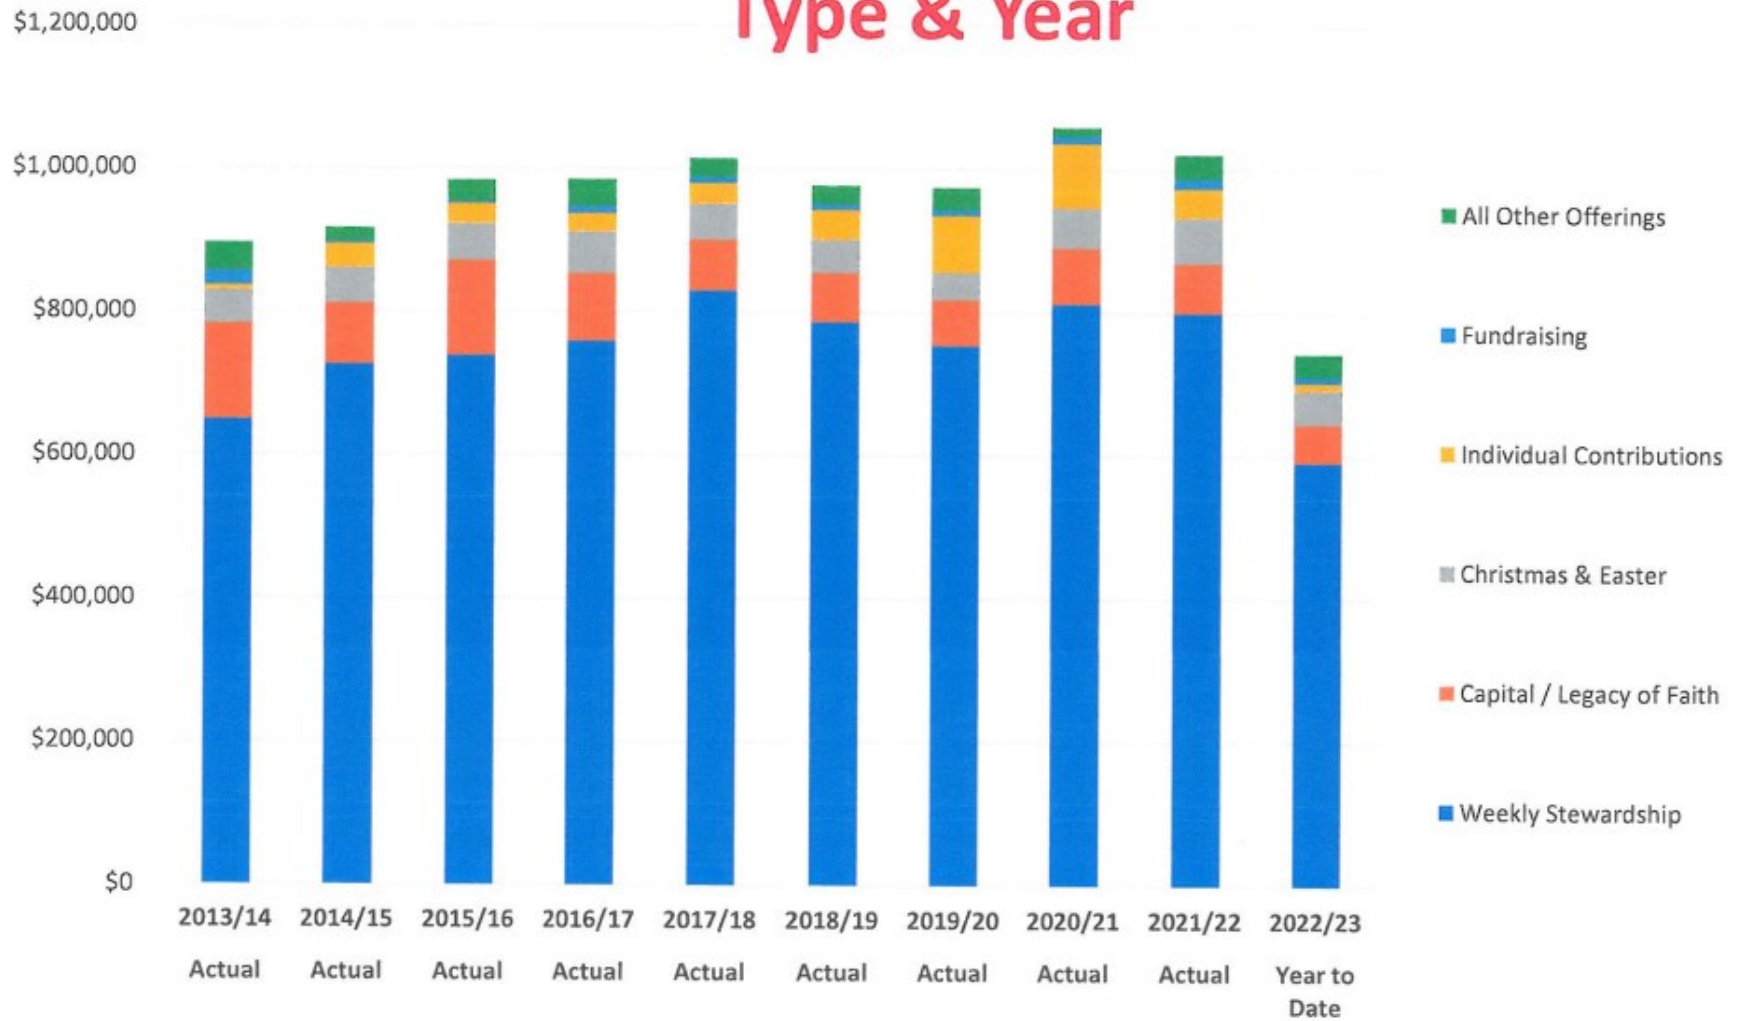

# Saint Katharine Drexel Church Expenses by Type & Year

(July 1, 2022 to April 30, 2023)

# Saint Katharine Drexel Church Offerings by Type & Year

(July 1, 2022 to April 30, 2023)