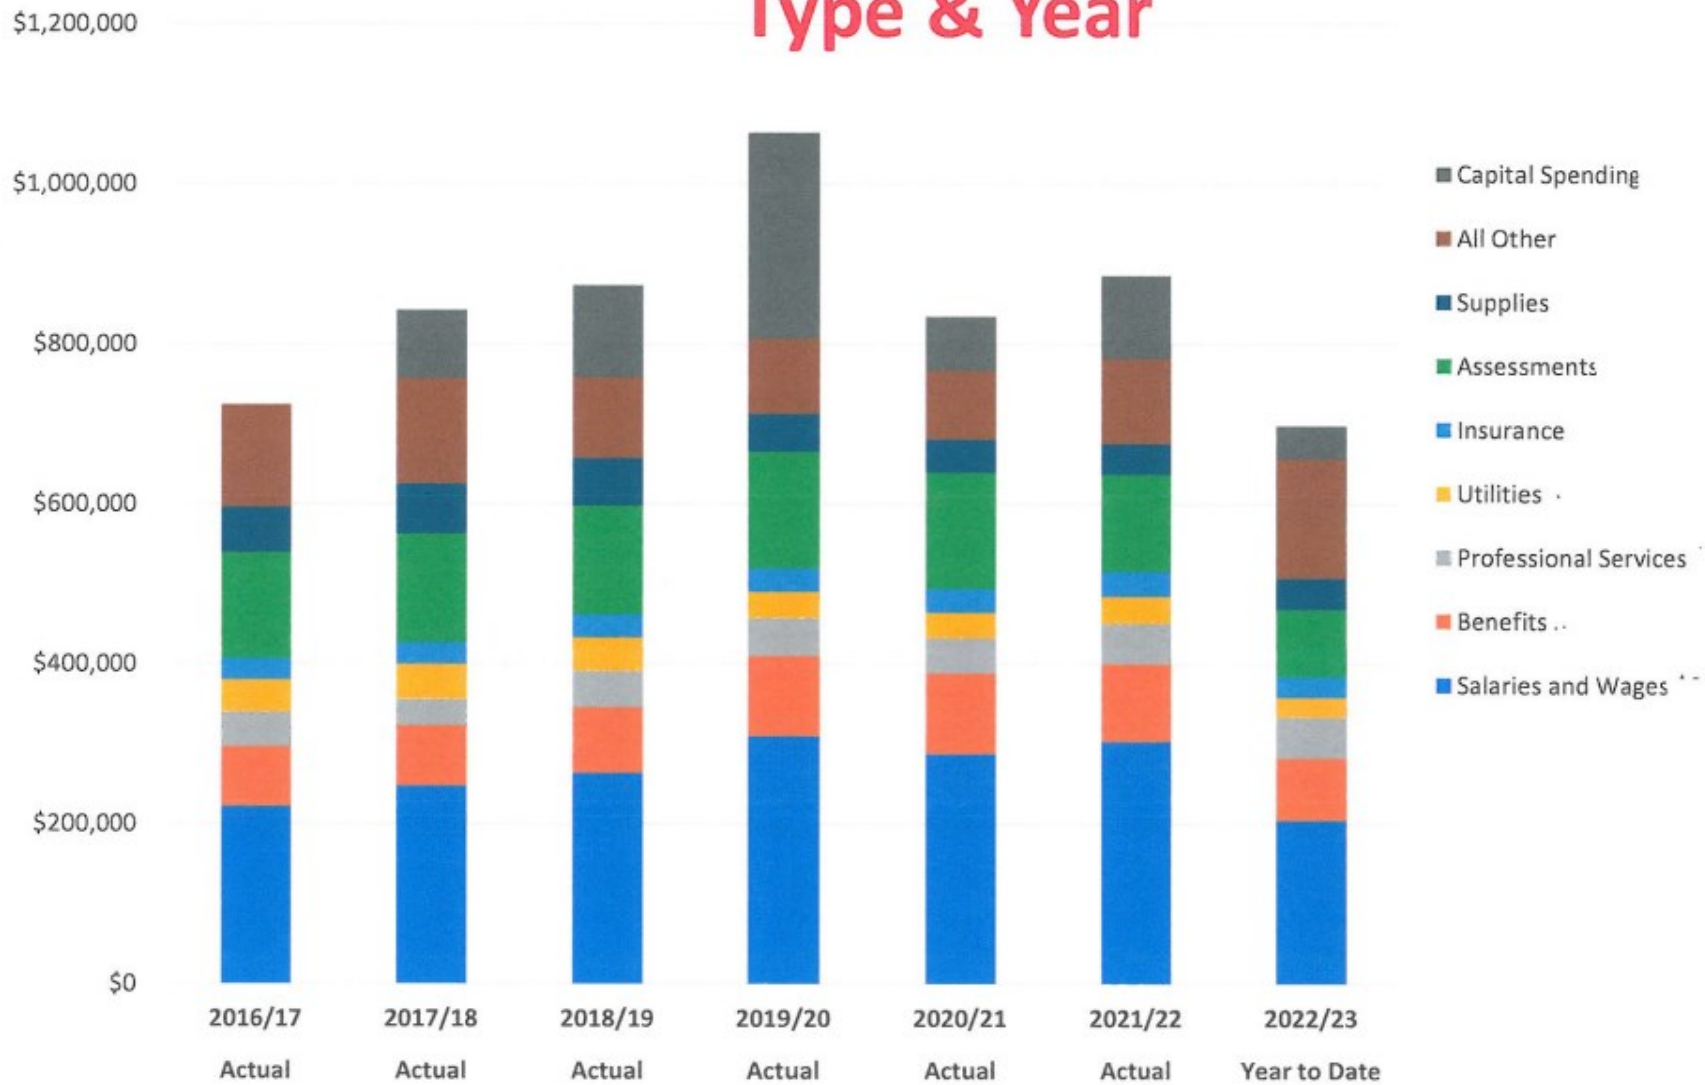

# Saint Katharine Drexel Church Expenses by Type & Year

(July 1, 2022 to April 30, 2023)

# Saint Katharine Drexel Church Offerings by Type & Year

(July 1, 2022 to April 30, 2023)